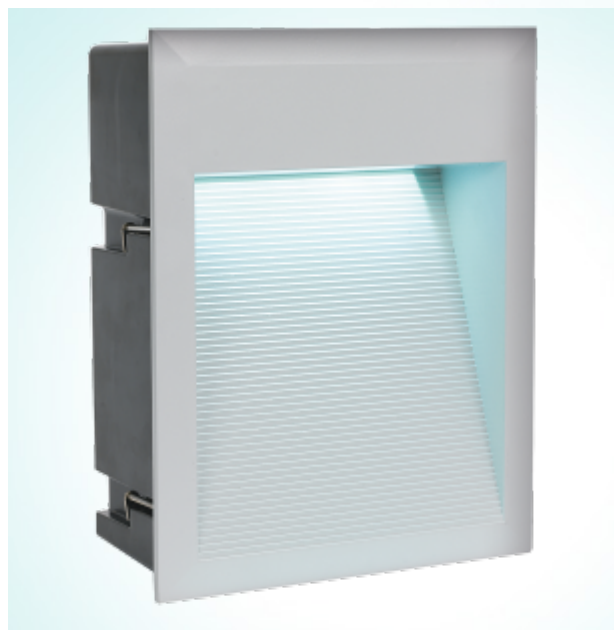

95234

ZIMBA-LED

LED

General Information

Article: 95234
Lighting Type: recessed luminaire
EAN Code: 9002759952341

Dimensions

Depth: 235 mm
Width: 185 mm
Height: 5 mm
Installation Depth: 95 mm
Cutout: 174x225 mm
Weight: 1.001 kg

Illuminant

Socket: LED
Illuminant: LED
Delivery: incl.
Wattage: 4,8W
Luminous Flux: 550 lm
Luminous Colour: 4000K white
Average Lifetime: 25,000 h
LED changeable: yes
Energy Efficiency: A+
Info on Dimmer: [more information](#)

Material & Colour

Enclosure Material: cast aluminium
Enclosure Colour: silver

Technical Information

Protection Rating: IP65
Protection Class: 2
Line Voltage: 220-240V,50/60Hz
Operation Voltage: 12V

Technical changes reserved